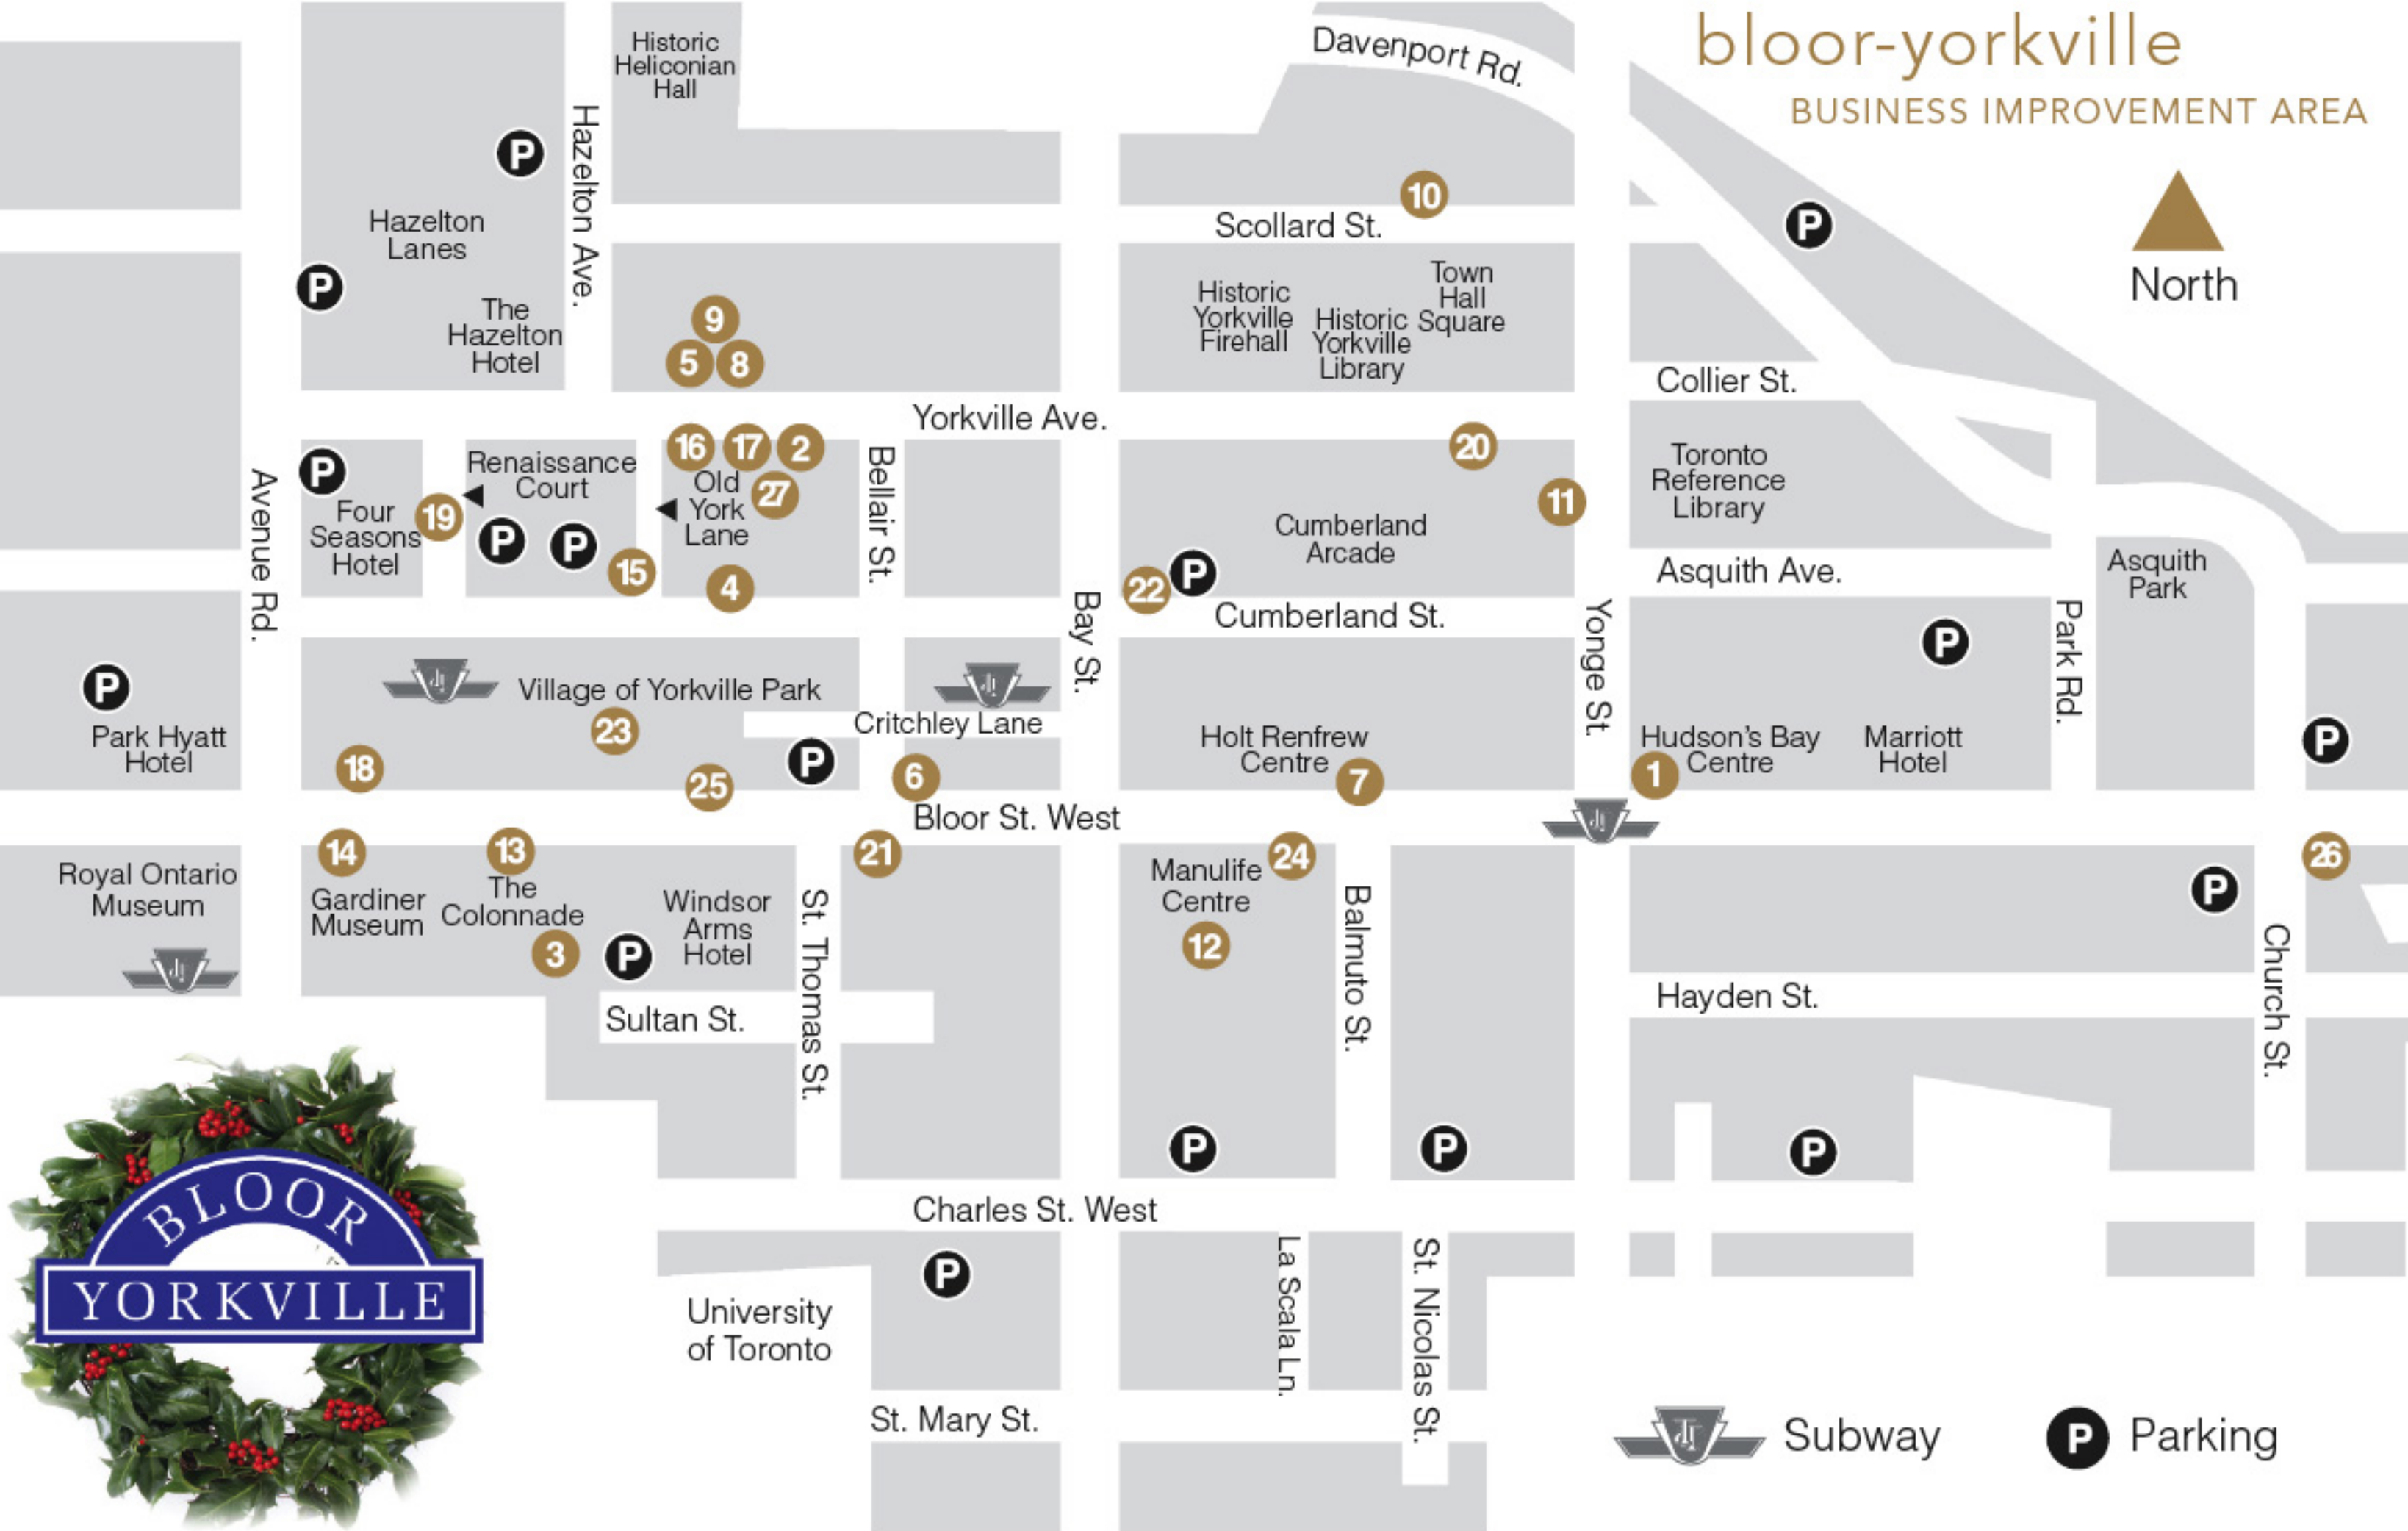

bloor-yorkville

BUSINESS IMPROVEMENT AREA

 Subway  Parking