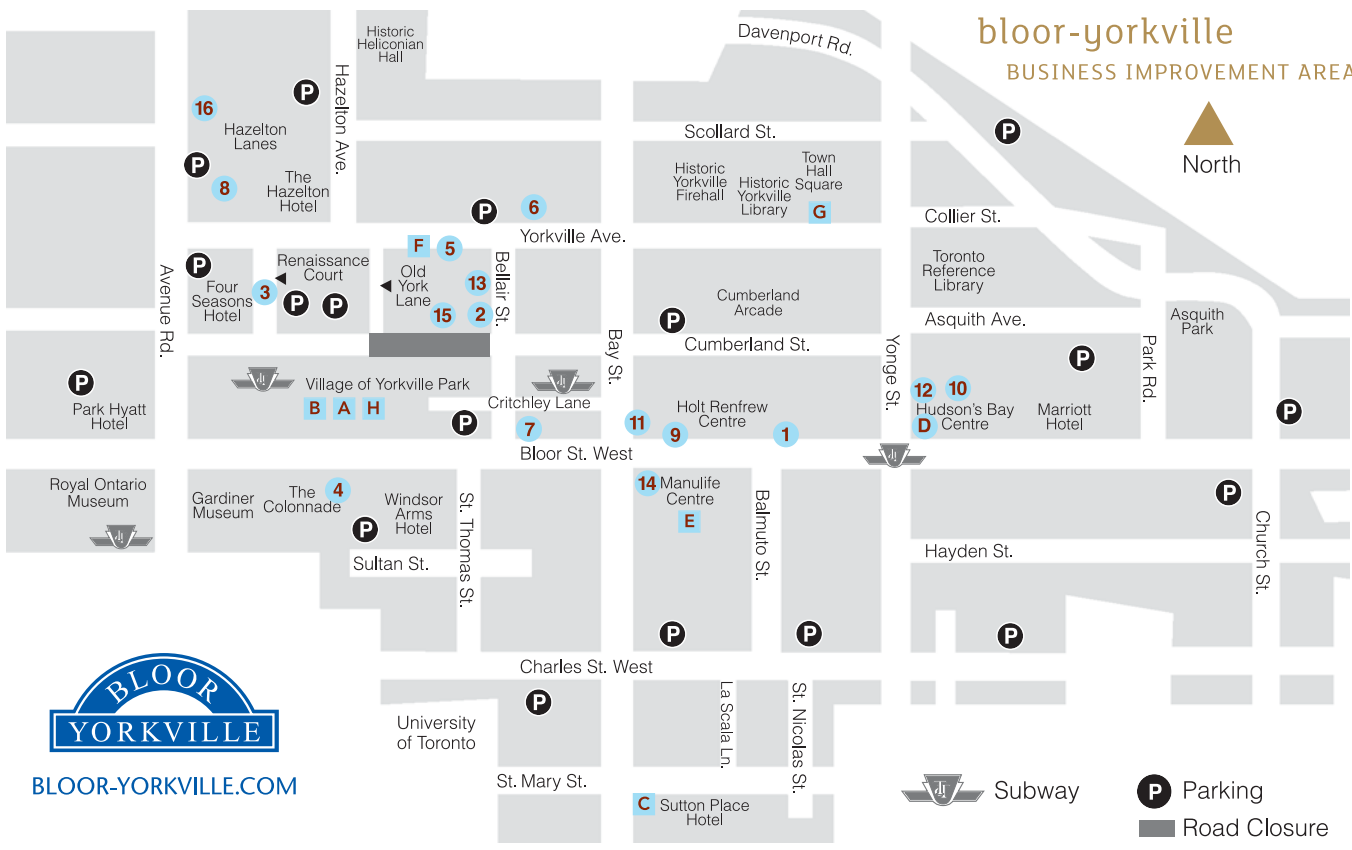

bloor-yorkville

BUSINESS IMPROVEMENT AREA

BLOOR
YORKVILLE

BLOOR-YORKVILLE.COM

P Parking
Grey Bar Road Closure